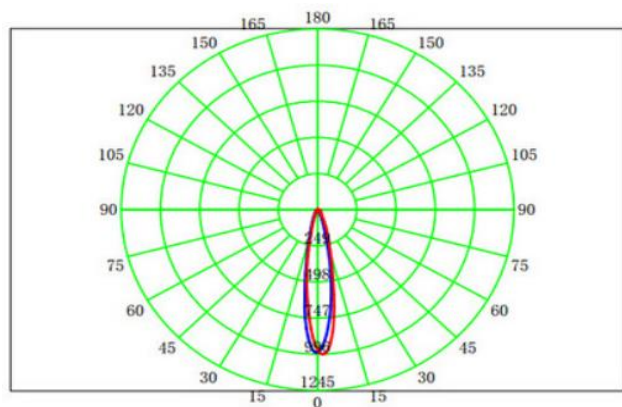

GR-DL-10WZ01 Surface Fold Downlight EuroLight™ GRNLED

Dimension

Unit:mm

Description&Feature

This cylinder downlight is surface installation type, and with fold design, it can be adjustable direction as wall washer spotlights, and also can be as cylinder surface downlights. Widely used for commercial places such as clothes shop, supermarkets, or residential place lik kitchen, dinning room etc.

Its lifetime can be up to be 50000Hrs.
The other extra function such as dimming/ Zigbee smart control also can be available.

Light Distribution Curve

Specification

Order Model	GR-DL-10WZ01
Dimension(mm)	φ60*H162mm
Outcut	/
Power	10W±5%
LED Chips brand	Osram/CREE/CITIZEN/Bridgelux COB Led chips
Lumens	900-1000lm
Color temperature	3000K/4000K-4500K/6000K-6500K
Driver	Philips/Osram/DONE/Eagerise/Boke/LiFud etc Top brand
Input voltage	100-240VAC / 220-240VAC 50/60Hz
Power factor	>0.5 or >0.9 if needed
CRI	>92
SDCM	<5 (<3 available)
Working life	>50000Hrs
Efficiency	>87%
Materials	Die-cast aluminum,Black/White finished
Beam angle	24°
IP Grade	IP22 indoor use only
Installation	Surface
Dimmable	No. but it is ok to do Triac/0-10V/DALI Dimming if needed
Working temperature	-30°C~+55°C
Storage temperature	-35°C~+60°C
Standard	CE LVD EMC RoHs
Warranty	2/3/5Years