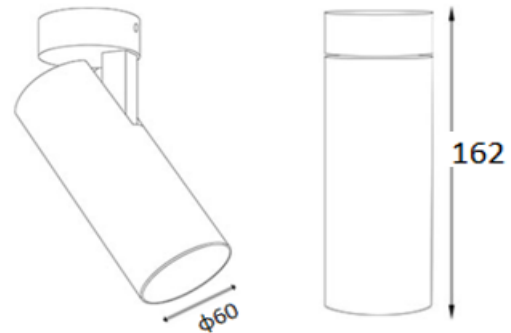

GR-DL-10WZ01 Surface Fold Downlight EuroLight™ GRNLED

Dimension

Unit:mm

Description&Feature

This cylinder downlight is surface installation type, and with fold design, it can be adjustable direction as wall washer spotlights, and also can be as cylinder surface downlights. Widely used for commercial places such as clothes shop, supermarkets, or residential place lik kitchen, dinning room etc.

Its lifetime can be up to be 50000Hrs.
The other extra function such as dimming/ Zigbee smart control also can be available.

Light Distribution Curve

Specification

Order Model	GR-DL-10WZ01
Dimension(mm)	φ60*H162mm
Outcut	/
Power	10W±5%
LED Chips brand	Osram/CREE/CITIZEN/Bridgelux COB Led chips
Lumens	900-1000lm
Color temperature	3000K/4000K-4500K/6000K-6500K
Driver	Philips/Osram/DONE/Eagerise/Boke/LiFud etc Top brand
Input voltage	100-240VAC / 220-240VAC 50/60Hz
Power factor	>0.5 or >0.9 if needed
CRI	>92
SDCM	<5 (<3 available)
Working life	>50000Hrs
Efficiency	>87%
Materials	Die-cast aluminum,Black/White finished
Beam angle	24°
IP Grade	IP22 indoor use only
Installation	Surface
Dimmable	No. but it is ok to do Triac/0-10V/DALI Dimming if needed
Working temperature	-30°C~+55°C
Storage temperature	-35°C~+60°C
Standard	CE LVD EMC RoHs
Warranty	2/3/5Years