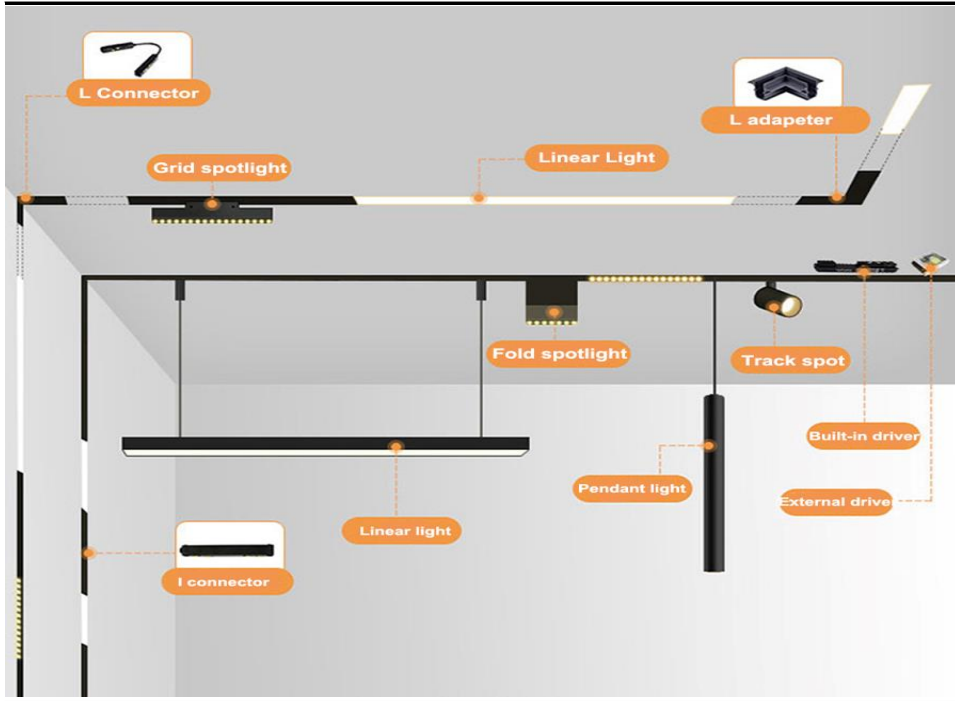

# MAGNETIC TRACK LIGHTING SYSTEM

Magnetic track lighting is a new type of lighting with intelligent management system, it combines a variety of lighting fixtures that include floodlights, spotlights, wall washers. This system has an unique magnetic design, which makes the conductive strip on the track contact with the conductive strip on the lighting fixtures to supply power with firmly connection.

- DC48V Input / AC220V Input optional
  - 20MM/35MM Width Track optional
  - DALI Dimmable/2.4G WIFI, Bluetooth, Zigbee 3CCT+Dim solution
- Working with Google Home, Amazon Alexa smart speaker and TUYA APP.

## Magnetic linear profile light

Order Model	Power Watt	Dimension mm
GR-MLL-10WML	10W	L300*W22/35
GR-MLL-20WML	20W	L600*W22/35
GR-MLL-30WML	30W	L900*W22/35

## Magnetic Pendant Lights

Order Model	Power Watt	Dimension mm
GR-MLL-30PL	5W	∅30*H300mm