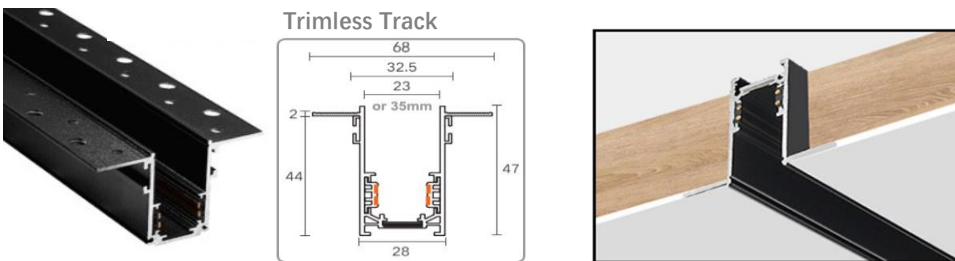

MAGNETIC TRACK LIGHTING SYSTEM