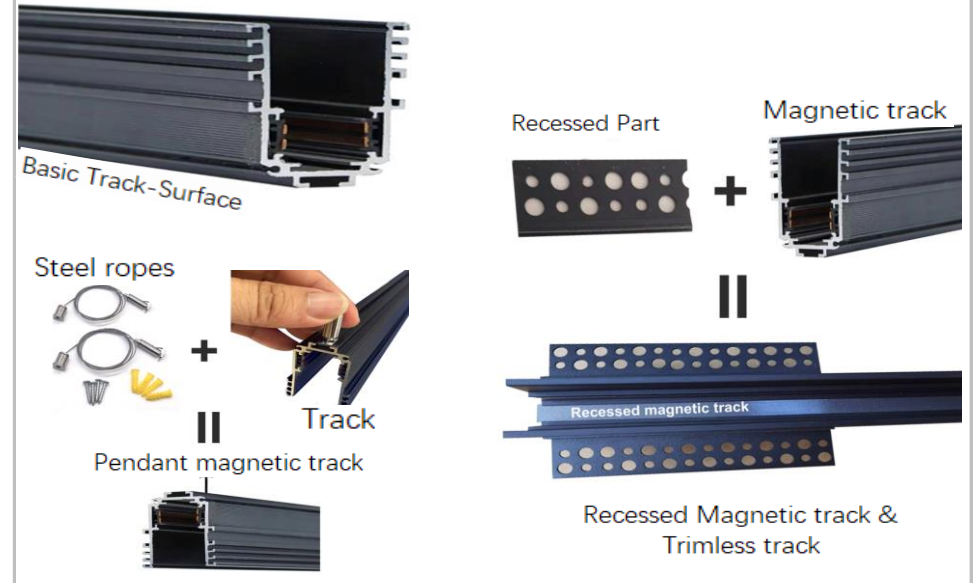

4 in 1 Magnetic track

One track can be compatible with surface, recessed, trimless, pendant installation