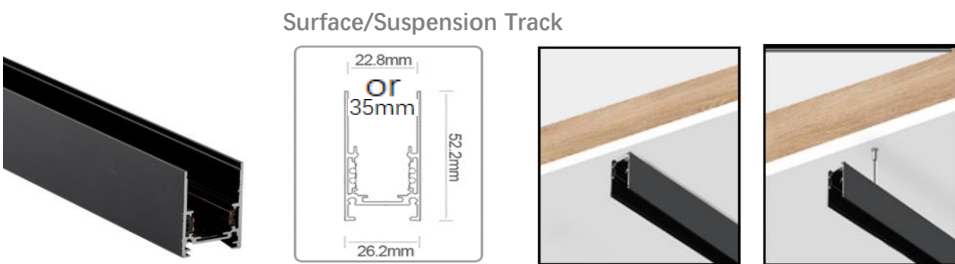

MAGNETIC TRACK LIGHTING SYSTEM