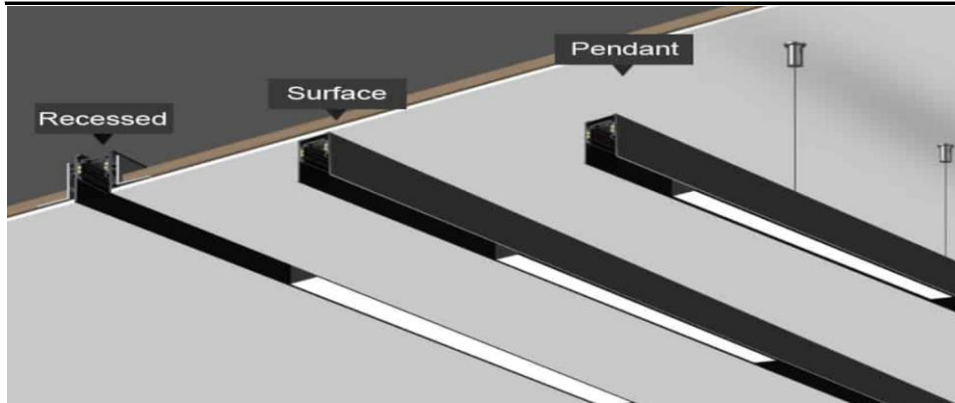

MAGNETIC TRACK LIGHTING SYSTEM