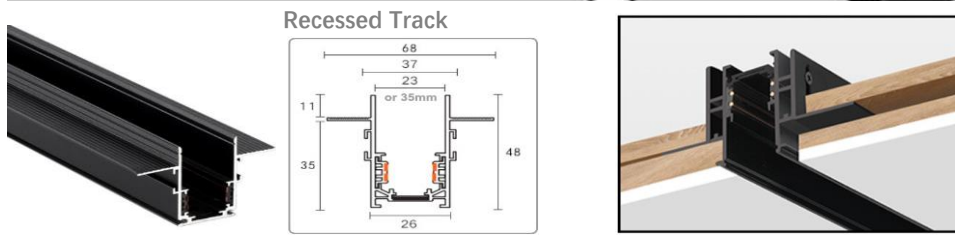

MAGNETIC TRACK LIGHTING SYSTEM