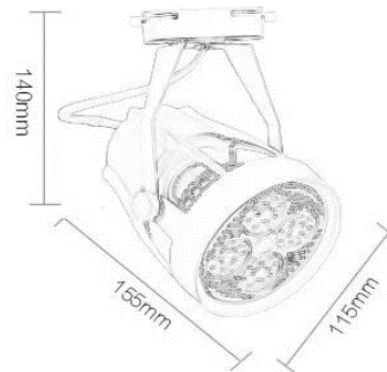

GR-TL-35WP Par30 Led Track light

Dimension

Unit:mm

Description&Feature

This track light is made of metal fixture and E27 LED Par30 bulb, very easy to do any replacements. It is a perfect choice to be for museum, clothing stores, supermarkets, kitchen etc. Different types for E27 LED Par30 bulb optional(COB type or High power led chips).

Its lifetime can be up to 3years.
The other extra function such as triac dimmable also can be available.

Application

Specification

Order Model	GR-TL-35WP
Dimension(mm)	φ115*L155mm
Power	35W±5%
Input voltage	100-240VAC / 220-240VAC 50/60Hz
LED Source	PAR30 LED Bulb included
Lumens	3000-3200lm
Color temperature	3000K/4000K-4500K/6000K-6500K
Driver	Included
Base	E27
Power factor	>0.6
CRI	>80
SDCM	<5
Working life	>30000Hrs
Efficiency	>82%
Materials	Metal body,White/Black finished
Beam angle	24°
Circuits	Standard Single(2 lines)
IP Grade	IP22 indoor use only
Dimmable	No. but it is ok to do Triac/0-10V/DALI Dimming if needed
Working temperature	-25°C~+50°C
Storage temperature	-30°C~+55°C
Standard	CE LVD EMC RoHs
Warranty	2/3Years