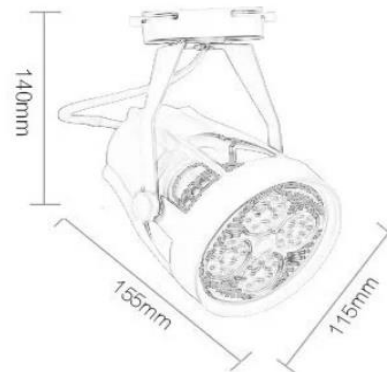

GR-TL-24WP Par30 Led Track light

Dimension

Unit:mm

Description&Feature

This track light is made of metal fixture and E27 LED Par30 bulb, very easy to do any replacements. It is a perfect choice to be for museum, clothing stores, supermarkets, kitchen etc. Different types for E27 LED Par30 bulb optional(COB type or High power led chips).

Its lifetime can be up to 3years.
The other extra function such as triac dimmable also can be available.

Application

Specification

Order Model	GR-TL-24WP
Dimension(mm)	φ115*L155mm
Power	24W±5%
Input voltage	100-240VAC / 220-240VAC 50/60Hz
LED Source	PAR30 LED Bulb included
Lumens	2000-2200lm
Color temperature	3000K/4000K-4500K/6000K-6500K
Driver	Included
Base	E27
Power factor	>0.6
CRI	>80
SDCM	<5
Working life	>30000Hrs
Efficiency	>82%
Materials	Metal body,White/Black finished
Beam angle	24°
Circuits	Standard Single(2 lines)
IP Grade	IP22 indoor use only
Dimmable	No. but it is ok to do Triac/0-10V/DALI Dimming if needed
Working temperature	-25°C~+50°C
Storage temperature	-30°C~+55°C
Standard	CE LVD EMC RoHs
Warranty	2/3Years