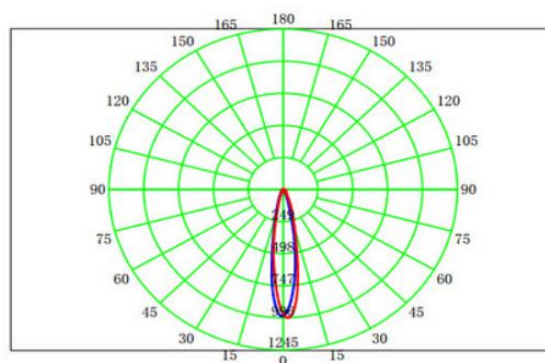

GR-DL-9WBZ*2 Smart Downlight

Dimension

Description&Feature

Application

This is Zigbee Smart surface downlights, By Gateway, it can be working with Smartphone TUYA APP, Google Home, Amazon Alexa and smart wall switch. It is multicolor downlight, by the above device, you can adjust the brightness and do color changing range from 3000K to 6500K. Through TUYA APP, you also can create different lighting Scenes.

All materials are top quality-Isolated driver, high CRI COB Chips, its lifespan up to 50000Hrs, it is good choice to do smart home lighting

Specification

Order Model	GR-DL-9WBZ*2
Dimension(mm)	L202*W108*H110mm
Outcut	/
Power	18W±5%
LED Chips brand	CREE/CITIZEN/Bridgelux COB chips
Lumens	1600-1700lm
Color temperature	3000k-6500k color changing
Driver	Isolated Zigbee smart driver included
Input voltage	110-120VAC / 220-240VAC 50/60Hz
Power factor	>0.6
CRI	>90
SDCM	<5 (<3 available)
Working life	>50000Hrs
Efficiency	>88%
Materials	Die-cast aluminum,Black/White finished. White/Black reflector options
Beam angle	24°/36°
IP Grade	IP22 indoor use only
Installation	Surface mounted
Dimmable	Smart dimmable by Phone APP or Google home/ Alexa
Working temperature	-25°C~+55°C
Storage temperature	-30°C~+60°C
Standard	CE LVD EMC RoHs
Warranty	2/3/5Years