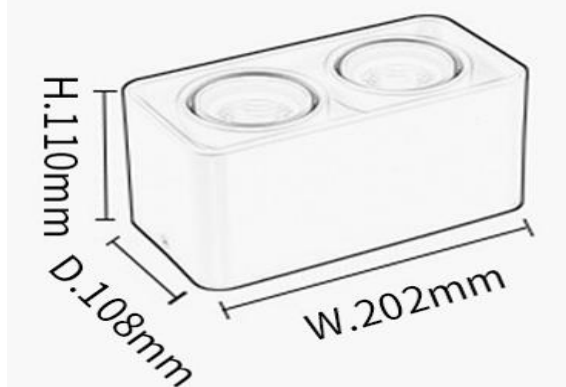

GR-DL-9WBZ*2 Smart Downlight

Dimension

Description&Feature

Application

This is Zigbee Smart surface downlights, By Gateway, it can be working with Smartphone TUYA APP, Google Home, Amazon Alexa and smart wall switch. It is multicolor downlight, by the above device, you can adjust the brightness and do color changing range from 3000K to 6500K. Through TUYA APP, you also can create different lighting Scenes.

All materials are top quality-Isolated driver, high CRI COB Chips, its lifespan up to 50000Hrs, it is good choice to do smart home lighting

Specification

Order Model	GR-DL-9WBZ*2
Dimension(mm)	L202*W108*H110mm
Outcut	/
Power	18W±5%
LED Chips brand	CREE/CITIZEN/Bridgelux COB chips
Lumens	1600-1700lm
Color temperature	3000k-6500k color changing
Driver	Isolated Zigbee smart driver included
Input voltage	110-120VAC / 220-240VAC 50/60Hz
Power factor	>0.6
CRI	>90
SDCM	<5 (<3 available)
Working life	>50000Hrs
Efficiency	>88%
Materials	Die-cast aluminum,Black/White finished. White/Black reflector options
Beam angle	24°/36°
IP Grade	IP22 indoor use only
Installation	Surface mounted
Dimmable	Smart dimmable by Phone APP or Google home/ Alexa
Working temperature	-25°C~+55°C
Storage temperature	-30°C~+60°C
Standard	CE LVD EMC RoHs
Warranty	2/3/5Years