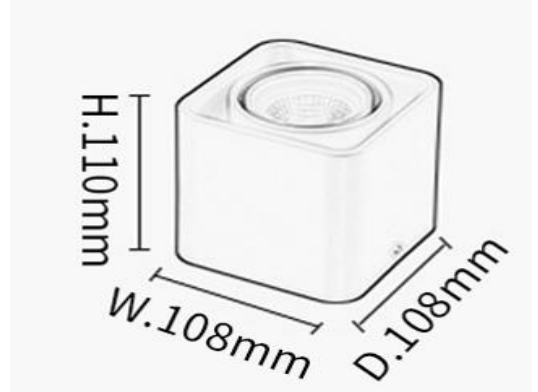

Dimension

Description & Feature

This is Zigbee Smart surface downlights, By Gateway, it can be working with Smartphone TUYA APP, Google Home, Amazon Alexa and smart wall switch. It is multicolor downlight, by the above device, you can adjust the brightness and do color changing range from 3000K to 6500K. Through TUYA APP, you also can create different lighting Scenes.

All materials are top quality-Isolated driver, high CRI COB Chips, its lifespan up to 50000Hrs, it is good choice to do smart home lighting

Application

Specification

Order Model	GR-DL-9WBZ
Dimension(mm)	L108*W108*H110mm
Outcut	/
Power	9W±5%
LED Chips brand	CREE/CITIZEN/Bridgelux COB chips
Lumens	800-900lm
Color temperature	3000k-6500k color changing
Driver	Isolated Zigbee smart driver included
Input voltage	110-120VAC / 220-240VAC 50/60Hz
Power factor	>0.6
CRI	>90
SDCM	<5 (<3 available)
Working life	>50000Hrs
Efficiency	>88%
Materials	Die-cast aluminum,Black/White finished. White/Black reflector options
Beam angle	24°/36°
IP Grade	IP22 indoor use only
Emergency kits	No. but it is ok to do emergency backup for 30% power with 1hrs 2hrs 3hrs duration
Dimmable	Smart dimmable by Phone APP or Google home/ Alexa
Working temperature	-25°C~+55°C
Storage temperature	-30°C~+60°C
Standard	CE LVD EMC RoHs
Warranty	2/3/5Years