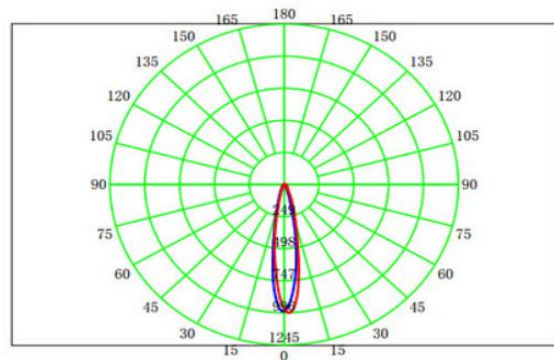

Dimension

Description & Feature

This is Zigbee Smart surface downlights, By Gateway, it can be working with Smartphone TUYA APP, Google Home, Amazon Alexa and smart wall switch. It is multicolor downlight, by the above device, you can adjust the brightness and do color changing range from 3000K to 6500K. Through TUYA APP, you also can create different lighting Scenes.

All materials are top quality-Isolated driver, high CRI COB Chips, its lifespan up to 50000Hrs, it is good choice to do smart home lighting

Application

Specification

Order Model	GR-DL-9WBZ
Dimension(mm)	L108*W108*H110mm
Outcut	/
Power	9W±5%
LED Chips brand	CREE/CITIZEN/Bridgelux COB chips
Lumens	800-900lm
Color temperature	3000k-6500k color changing
Driver	Isolated Zigbee smart driver included
Input voltage	110-120VAC / 220-240VAC 50/60Hz
Power factor	>0.6
CRI	>90
SDCM	<5 (<3 available)
Working life	>50000Hrs
Efficiency	>88%
Materials	Die-cast aluminum,Black/White finished. White/Black reflector options
Beam angle	24°/36°
IP Grade	IP22 indoor use only
Emergency kits	No. but it is ok to do emergency backup for 30% power with 1hrs 2hrs 3hrs duration
Dimmable	Smart dimmable by Phone APP or Google home/ Alexa
Working temperature	-25°C~+55°C
Storage temperature	-30°C~+60°C
Standard	CE LVD EMC RoHs
Warranty	2/3/5Years