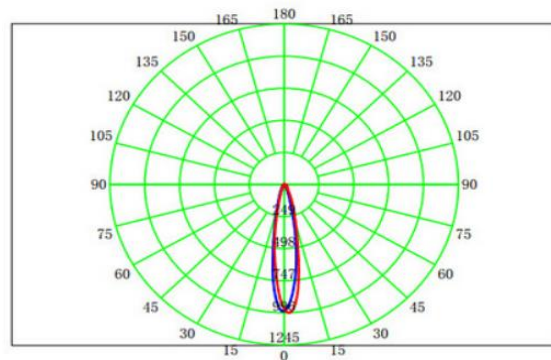

Description & Feature

This is Zigbee Smart surface downlights, By Gateway, it can be working with Smartphone TUYA APP, Google Home, Amazon Alexa and smart wall switch. It is multicolor downlight, by the above device, you can adjust the brightness and do color changing range from 3000K to 6500K. Through TUYA APP, you also can create different lighting Scenes.

All materials are top quality-Isolated driver, high CRI COB Chips, its lifespan up to 50000Hrs, it is good choice to do smart home lighting

Application

Specification

Order Model	GR-DL-7WBZ*3
Dimension(mm)	L298*W108*H110mm
Outcut	/
Power	21W±5%
LED Chips brand	CREE/CITIZEN/Bridgelux COB chips
Lumens	1900-2100lm
Color temperature	3000k-6500k color changing
Driver	Isolated Zigbee smart driver included
Input voltage	110-120VAC / 220-240VAC 50/60Hz
Power factor	>0.6
CRI	>90
SDCM	<5 (<3 available)
Working life	>50000Hrs
Efficiency	>88%
Materials	Die-cast aluminum,Black/White finished. White/Black reflector options
Beam angle	24°/36°
IP Grade	IP22 indoor use only
Installation	Surface mounted
Dimmable	Smart dimmable by Phone APP or Google home/ Alexa
Working temperature	-25°C~+55°C
Storage temperature	-30°C~+60°C
Standard	CE LVD EMC RoHs
Warranty	2/3/5Years