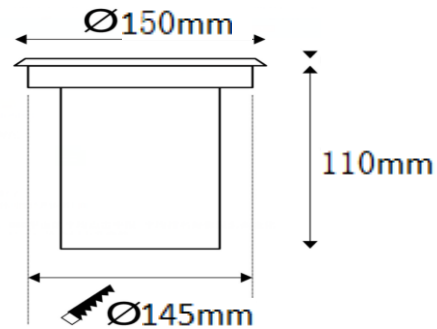

## Dimension

## Specification

Order Model	GR-UL-9WB
Dimension(mm)	φ150*H110mm
Outcut	Φ145mm
Power	9W±5%
LED Chips brand	Epistar/Bridgelux Chips
Lumens	800-900lm
Color temperature	3000K/4000K-4500K/6000K-6500K/Red/Blue/Green
Installation	Recessed
Input voltage	DC24V OR AC/DC12V
Power factor	>0.9
CRI	>80
SDCM	<5
Working life	>50000Hrs
Efficiency	>88%
Materials	Stainless steel body+Toughed glass cover
Beam angle	30°/60°
IK Rating	IK07
IP Grade	IP68 waterproof
Dimmable	No.(It is ok to do triac/0-10v/dali if needed)
Working temperature	-25°C~+60°C
Storage temperature	-30°C~+65°C
Standard	CE LVD EMC RoHs
Warranty	2/3/5Years options