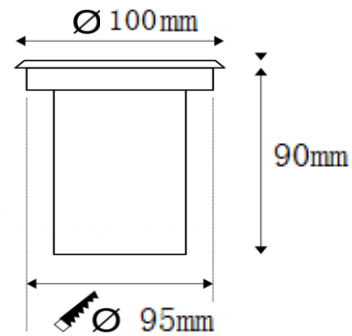

## Dimension

## Specification

Order Model	GR-UL-3WB
Dimension(mm)	Φ100*H90mm
Outcut	Φ95mm
Power	3W±5%
LED Chips brand	Epistar/Bridgelux Chips
Lumens	260-300lm
Color temperature	3000K/4000K-4500K/6000K-6500K/Red/Blue/Green
Installation	Recessed
Input voltage	DC24V OR AC/DC12V
Power factor	>0.9
CRI	>80
SDCM	<5
Working life	>50000Hrs
Efficiency	>88%
Materials	Stainless steel body+Toughed glass cover
Beam angle	30°
IK Rating	IK07
IP Grade	IP68 waterproof
Dimmable	No.(It is ok to do triac/0-10v/dali if needed)
Working temperature	-25°C~+60°C
Storage temperature	-30°C~+65°C
Standard	CE LVD EMC RoHs
Warranty	2/3/5Years options