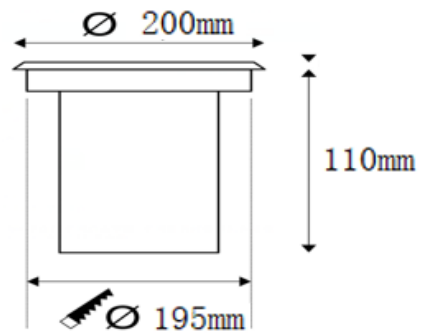

GR-UL-24WB Underwater Light

Dimension

Description & Feature

This is recessed led underwater, made of stainless steel body, ABS embadded parts, and toughed glass. Waterproof level up to IP68. It can be working well under the water. Light colors are white, warm white, Red, Blue, Green optional. Lifetime up to 50000Hrs. Good choice to do landscape lighting for pool, fountains etc.

The input voltage DC24V as standard, but AC/DC12V can be available as well. What is more, dimmable, DMX512 control also can be available if needed.

Application

Specification

Order Model	GR-UL-24WB
Dimension(mm)	φ200*H110mm
Outcut	Φ195mm
Power	24W±5%
LED Chips brand	Epistar/Bridgelux Chips
Lumens	2150-2400lm
Color temperature	3000K/4000K-4500K/6000K-6500K/Red/Blue/Green
Installation	Recessed
Input voltage	DC24V OR AC/DC12V
Power factor	>0.9
CRI	>80
SDCM	<5
Working life	>50000Hrs
Efficiency	>88%
Materials	Stainless steel body+Toughed glass cover
Beam angle	30°/60°
IK Rating	IK07
IP Grade	IP68 waterproof
Dimmable	No.(It is ok to do triac/0-10v/dali if needed)
Working temperature	-25°C~+60°C
Storage temperature	-30°C~+65°C
Standard	CE LVD EMC RoHs
Warranty	2/3/5Years options