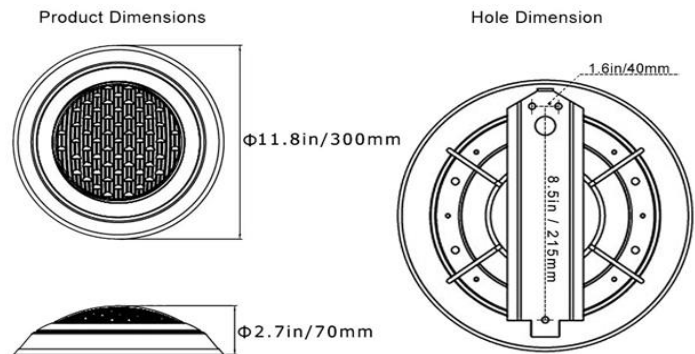

GR-UL-18WE Pool Light

Dimension

Description & Feature

This is wall mounted led underwater, made of stainless steel body, PMMA. Waterproof level up to IP68. It can be working well under the water. Light colors are white, warm white, Red, Blue, Green optional. Lifetime up to 50000Hrs. Good choice to do landscape lighting for pool, fountains etc.

The input voltage DC24V as standard, but AC/DC12V can be available as well. What is more, dimmable, DMX512 control also can be available if needed.

Application

Specification

Order Model	GR-UL-18WE
Dimension(mm)	$\Phi 300 \times H70\text{mm}$
Outcut	/
Power	$18\text{W} \pm 5\%$
LED Chips brand	Epistar/Bridgelux Chips
Lumens	1600-1800lm
Color temperature	3000K/4000K-4500K/6000K-6500K/Red/Blue/Green/RGB
Installation	Wall mounted
Input voltage	DC24V OR AC/DC12V
Power factor	>0.9
CRI	>80
SDCM	<5
Working life	>50000Hrs
Efficiency	>88%
Materials	Stainless steel body
Beam angle	120°
IK Rating	IK07
IP Grade	IP68 waterproof
Dimmable	No. (It is ok to do triac/0-10v/dali if needed)
Working temperature	$-25^\circ\text{C} \sim +60^\circ\text{C}$
Storage temperature	$-30^\circ\text{C} \sim +65^\circ\text{C}$
Standard	CE LVD EMC RoHs
Warranty	2/3/5Years options