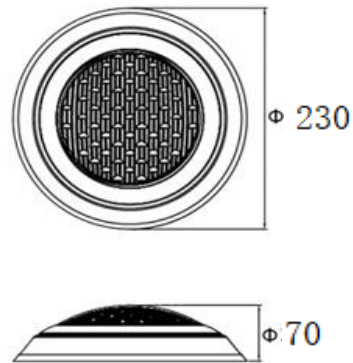

GR-UL-12WE Pool Light

Dimension

Unit:mm

Description&Feature

This is wall mounted led underwater, made of stainless steel body, PMMA. Waterproof level up to IP68. It can be working well under the water. Light colors are white,warm white, Red, Blue, Green optional. Lifetime up to 50000Hrs. Good choice to do landscape lighting for pool, fountains etc.

The input voltage DC24V as standard, but AC/DC12V can be available as well. What is more, dimmable,DMX512 control also can be available if needed.

Application

Specification

Order Model	GR-UL-12WE
Dimension(mm)	Φ230*H70mm
Outcut	/
Power	12W±5%
LED Chips brand	Epistar/Bridgelux Chips
Lumens	1000-1200lm
Color temperature	3000K/4000K-4500K/6000K-6500K/Red/Blue/Green/RGB
Installation	Wall mounted
Input voltage	DC24V OR AC/DC12V
Power factor	>0.9
CRI	>80
SDCM	<5
Working life	>50000Hrs
Efficiency	>88%
Materials	Stainless steel body
Beam angle	120°
IK Rating	IK07
IP Grade	IP68 waterproof
Dimmable	No.(It is ok to do triac/0-10v/dali if needed)
Working temperature	-25°C~+60°C
Storage temperature	-30°C~+65°C
Standard	CE LVD EMC RoHs
Warranty	2/3/5Years options