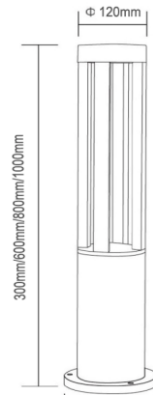

GR-BL-B LED Bollard Light

Dimension

Description & Feature

This bollard light is top quality, made of die-cast aluminum housing, black/white/grey finished. Nice lighting performance. The height 600mm as standard, the other height like 300mm 800mm 1000mm can be customized.

The fixture is with SMD LED Chips, lumens output can be at least 90lm/W. Lifetime up to 50000Hrs. widely used for different outdoor projects in garden, pathway, backyard, etc. 220VAC input as standard, but AC/DC12V 24V input voltage can be optional.

Application

Specification

Order Model	GR-BL-300B/ GR-BL-600B / GR-BL-800B / GR-BL-1000B
Height(mm)	300mm/ 600mm / 800mm /1000mm
Diameter	Ø120mm
Power	9Watt±5%
LED Chips brand	Bridgelux Led chips
Lumens	90lm/W
Color temperature	3000K/4000K-4500K/6000K-6500K
Input voltage	100-240VAC / 220-240VAC 50/60Hz OR DC12V/24V
THD	<20%
Power factor	>0.5
CRI	>80
SDCM	<5
Working life	>50000Hrs
Efficiency	>88%
Materials	Die-cast aluminum, Black/Grey finished
Beam angle	120°
Installation	Surface on ground by screws
IP Grade	IP65 Waterproof
Dimmable	No. but it is ok to do Triac/0-10V/DALI Dimming if needed
Working temperature	-25°C~+60°C
Storage temperature	-30°C~+65°C
Standard	CE LVD EMC RoHs
Warranty	2/3/5Years