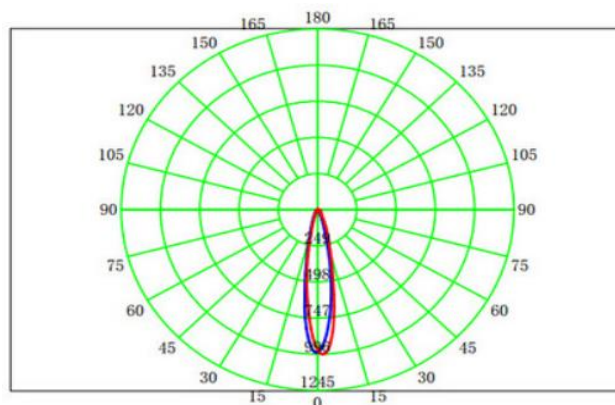

GR-DL-5WCL200 Long Spot light

Dimension

Unit:mm

Description&Feature

This is recessed long cylinder spot lights, made of die-cast aluminum housing, white/black finished options. It is 360° rotation available. And length can be customized. Widely used for residential places such as living room, bedroom or commercial lighting such as for offices, schools, museums etc.

Specification

Order Model	GR-DL-5WCL200
Dimension(mm)	Ø67*L200mm
Outcut	Φ60mm
Power	5W±5%(6W Max)
LED Chips brand	CREE/Bridgelux COB Led chips
Lumens	430-500lm
Color temperature	3000K/4000K-4500K/6000K-6500K
Driver	DONE/GX/DNF Brand Isolated driver
Input voltage	100-240VAC / 220-240VAC 50/60Hz
Power factor	>0.5
CRI	>90
SDCM	<5 (<3 available)
Working life	>50000Hrs
Efficiency	>86%
Materials	Die-cast aluminum,white/black finished
Beam angle	24°
IP Grade	IP22 indoor use only
Emergency kits	No. but it is ok to do emergency backup for 30% power with 1hrs 2hrs 3hrs duration
Dimmable	No. but it is ok to do Triac/0-10V/DALI/Zigbee if needed
Working temperature	-25°C~+55°C
Storage temperature	-30°C~+60°C
Standard	CE LVD EMC RoHs
Warranty	2/3/5Years