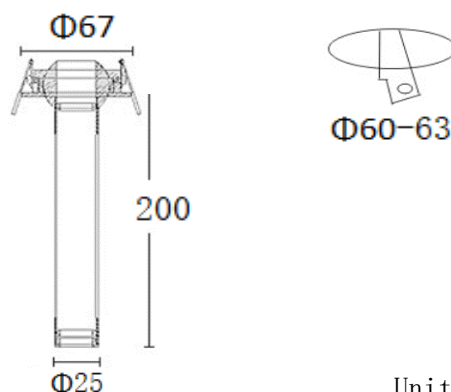

GR-DL-5WCL200 Long Spot light

Dimension

Unit:mm

Description&Feature

This is recessed long cylinder spot lights, made of die-cast aluminum housing, white/black finished options. It is 360° rotation available. And length can be customized. Widely used for residential places such as living room, bedroom or commercial lighting such as for offices, schools, museums etc.

Specification

Order Model	GR-DL-5WCL200
Dimension(mm)	Ø67*L200mm
Outcut	Φ60mm
Power	5W±5%(6W Max)
LED Chips brand	CREE/Bridgelux COB Led chips
Lumens	430-500lm
Color temperature	3000K/4000K-4500K/6000K-6500K
Driver	DONE/GX/DNF Brand Isolated driver
Input voltage	100-240VAC / 220-240VAC 50/60Hz
Power factor	>0.5
CRI	>90
SDCM	<5 (<3 available)
Working life	>50000Hrs
Efficiency	>86%
Materials	Die-cast aluminum,white/black finished
Beam angle	24°
IP Grade	IP22 indoor use only
Emergency kits	No. but it is ok to do emergency backup for 30% power with 1hrs 2hrs 3hrs duration
Dimmable	No. but it is ok to do Triac/0-10V/DALI/Zigbee if needed
Working temperature	-25°C~+55°C
Storage temperature	-30°C~+60°C
Standard	CE LVD EMC RoHs
Warranty	2/3/5Years